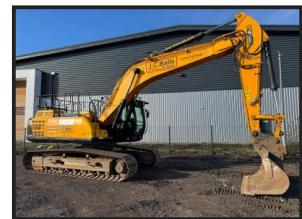

JCB JS300 LC (35 Ton)

£34,750.00

Location: Mullan Liverpool Depot. 35 Ton excavator. One company owner from new. Regularly serviced. In excellent genuine original condition. Hammer piped. Hydraulic hitch. Bucket. Box ring railing. Check valves boom and dipper. Cheap 35 ton machine ready to go to work.

Product Details	
Category/Type	<i>Excavators (Over 4 Ton)</i>
Make	JCB
Model	JS300 LC (35 Ton)
Year	2017
Hours	10000

10-12 Carhill Rd, Garvagh, Coleraine BT51 5NJ, United Kingdom

Tel: +44 (0)28 295 58605