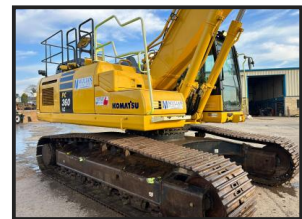

Komatsu PC360 LC-11

£76,500.00

Company owned machine. Serviced and maintained regularly. Low hours. Hammer piped plus additional rotational piping. Hydraulic hitch. Check valves boom and dipper. Box ring railing. Green and orange beacons. 360 cameras. Air conditioning. Serviced and ready to go.

Product Details	
Category/Type	Excavators (Over 4 Ton)
Make	Komatsu
Model	PC360 LC-11
Year	2018
Hours	5100

10-12 Carhill Rd, Garvagh, Coleraine BT51 5NJ, United Kingdom

Tel: +44 (0)28 295 58605

www.mullanplantsales.com reception@mullanautosales.com